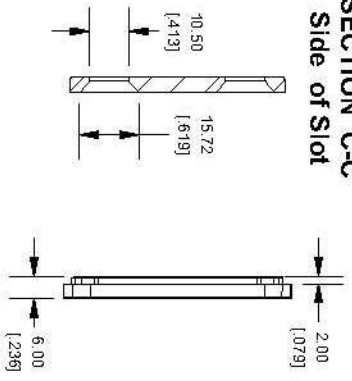

Top View of Assembly

SECTION A-A End View of Assembly

SECTION B-B Side View of Assembly

Top View Looking Inside Box

Lid

SECTION C-C Side of Slot

RDM-Apps
www.rdm-apps.com

Application Module - Standard Type-B Enclosure