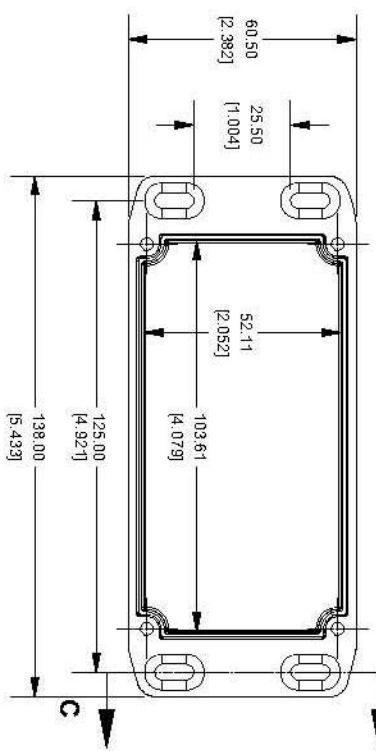

Top View of Assembly

SECTION A-A End View of Assembly

SECTION B-B Side View of Assembly

Top View Looking Inside Box

Lid

SECTION C-C Side of Slot

RDM-Apps
www.rdm-apps.com

Application Module - Standard Type-B Enclosure