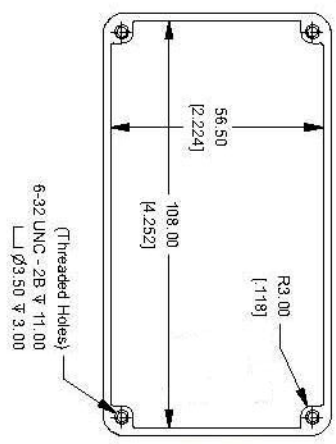

Top View of Assembly

SECTION A-A End View of Assembly

SECTION B-B Side View of Assembly

Top View Looking Inside Box

Lid

SECTION C-C Side of Slot

RDM-Apps
www.rdm-apps.com

Application Module - Standard Type-B Enclosure